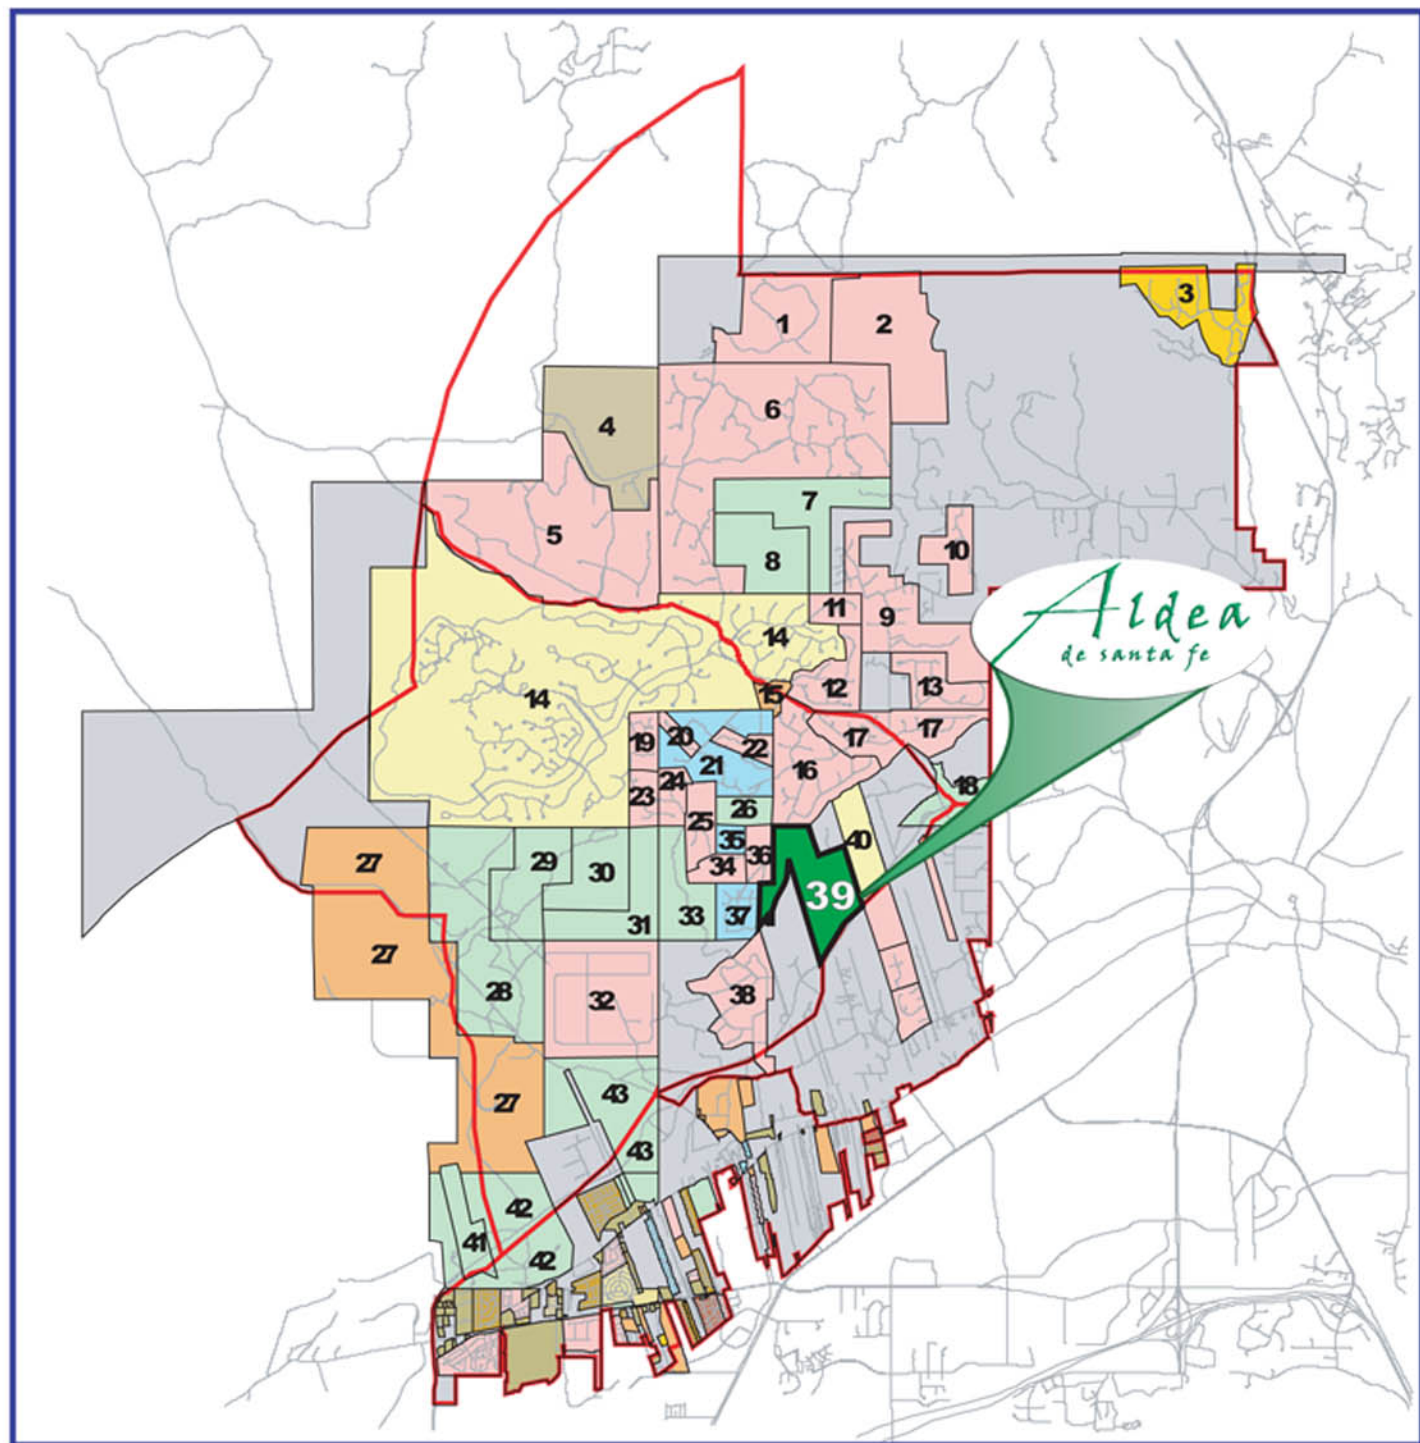

TRES ARROYOS / WEST LAS CAMPANAS / LAS TIERRA SUBREGIONS

NF LAND HOLDINGS

Colors are used to distinguish between the subdivision locations only and have no other meaning.

- | | | |
|------------------------------|---------------------------------|--|
| 1 Las Dos | 15 Plazuelas de la Tierra | 29 Baca Tract (Northeast) |
| 2 Rancho Oso Loco | 16 Las Campanas East | 30 Chapman Tract |
| 3 Casas de San Juan | 17 Tierra del Oro | 31 Menyert Tract |
| 4 Santa Fe Ranch | 18 Santa Fe Center | 32 Pinon Hills / West Alameda Ranchettes |
| 5 La Tierra Nueva | 19 El Prado | 33 Hager Tract |
| 6 La Tierra | 20 Cielo Azul | 34 La Vida |
| 7 Rounseville Tract | 21 Arroyo Calabasas | 35 Cuatro Diez |
| 8 Crystal Incorporated Tract | 22 Vallecita de la Tierra | 36 La Mirada |
| 9 Vista del Monte | 23 Los Suenos | 37 Sierra Azul |
| 10 Sundance Estates | 24 Sonrisa | 38 Puesta del Sol |
| 11 Colinas Verdes | 25 La Serena | 39 Aldea de Santa Fe |
| 12 Salva Tierra | 26 Love Family Tract | 40 Anasazi Hills |
| 13 La Mariposa | 27 Municipal Recreation Complex | 41 Baca Tract (South) |
| 14 Las Campanas West | 28 King Brothers Tract | 42 State Trust Land (Southwest) |
| | | 43 State Trust Land (Northeast) |